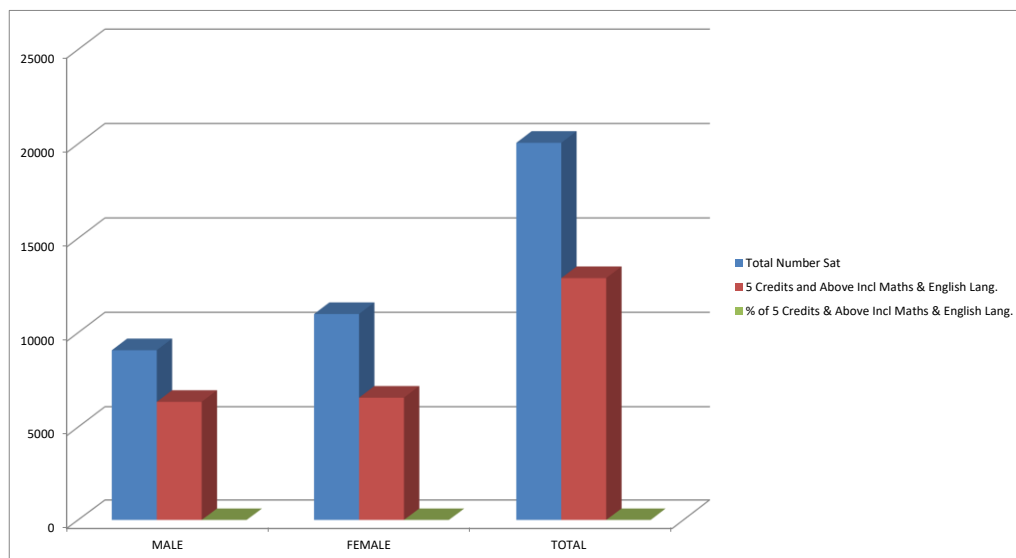

YEAR 2019	MALE	FEMALE	TOTAL
Total Number Sat	9069	10987	20,056
5 Credits and Above Incl Maths & English Lang.	6334	6556	12,890
% of 5 Credits & Above Incl Maths & English Lan	69.84%	59.67%	64.27%