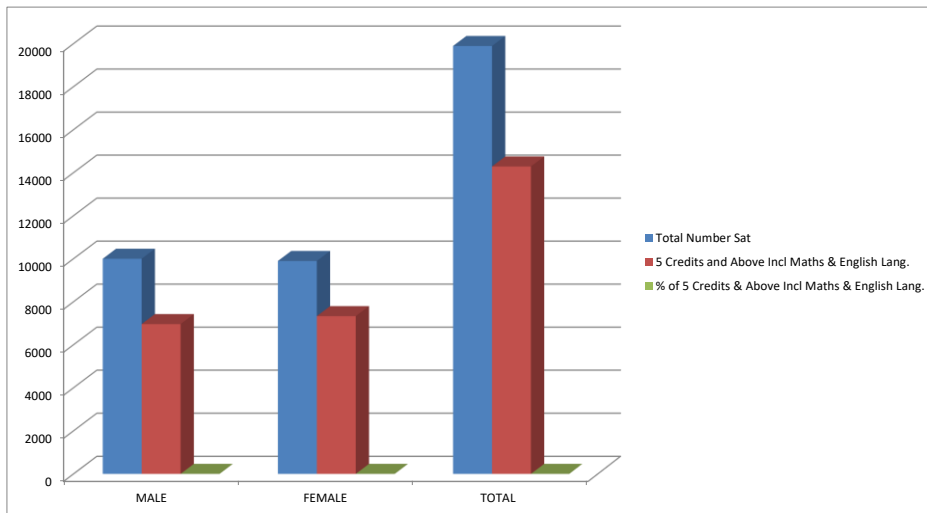

--	--	--	--

Fig 1 Showing Year 2016 Ekiti Public Schools Performance in WAEC

YEAR 2017	MALE	FEMALE	TOTAL
Total Number Sat	9996	9893	19,889
5 Credits and Above Incl Maths & English Lang.	6959	7328	14,287
% of 5 Credits & Above Incl Maths & English Lang.	69.62%	74.07%	71.83%