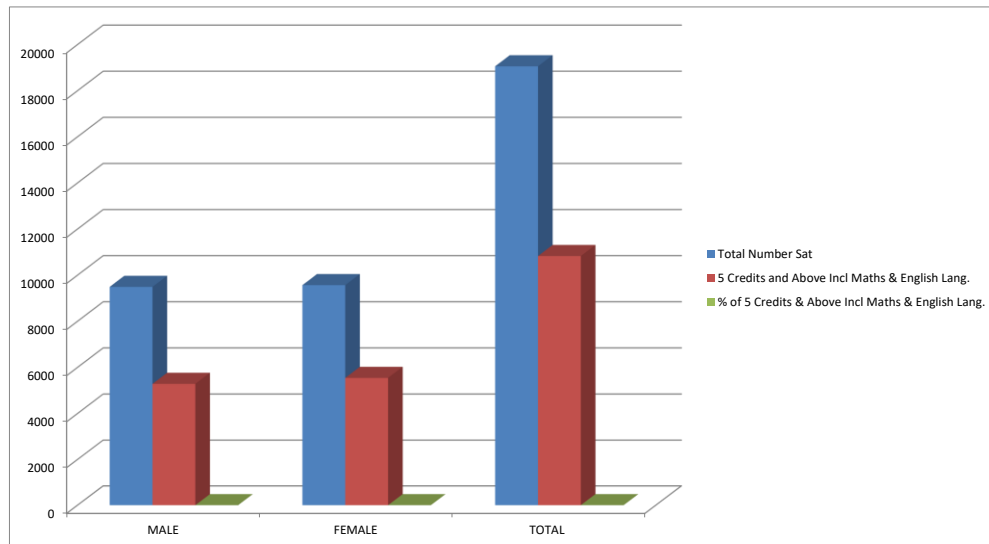

YEAR 2018	MALE	FEMALE	TOTAL
Total Number Sat	9491	9566	19,057
5 Credits and Above Incl Maths & English Lang.	5284	5543	10,827
% of 5 Credits & Above Incl Maths & English Lan	55.67%	57.94%	56.81%