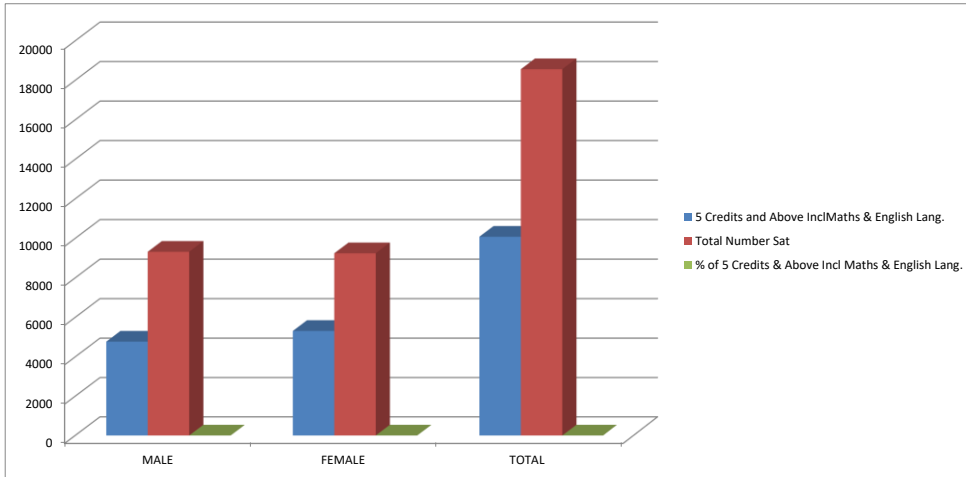

--	--	--	--

Fig 1 Showing Year 2016 Ekiti Public Schools Performance in WAEC

YEAR 2017	MALE	FEMALE	TOTAL
Total Number Sat	9996	9893	19,889
5 Credits and Above Incl Maths & English Lang.	6959	7328	14,287
% of 5 Credits & Above Incl Maths & English Lang.	69.62%	74.07%	71.83%